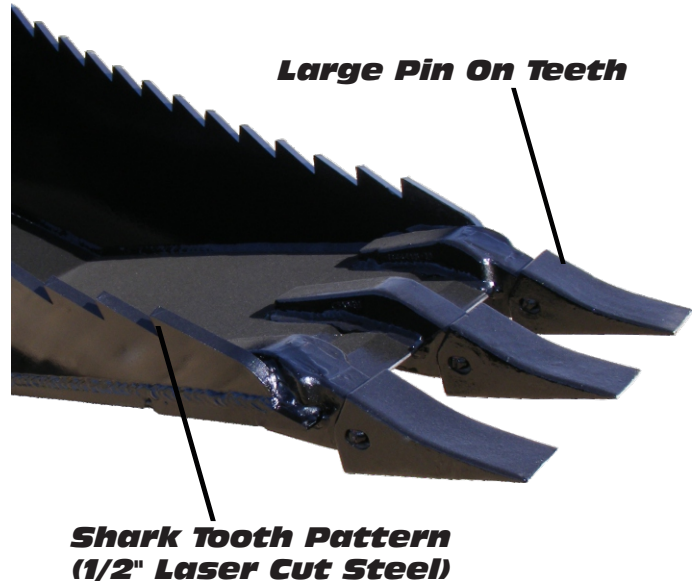

Features:

- For use with any skid steer, tractor or loader with a universal skid steer mount
- The Stump Removal Bucket is an excellent solution for digging out stumps, roots and rocks
- The **Heal-Boom Design** allows the operator to use a massive amount of leverage to pry out stubborn objects by wedging the tip of the bucket under the stump and then pushing down on the loader arms
- Side plates are laser cut from 1/2" plate and have a **shark-tooth pattern** cut into them to increase holding and cutting power
- The SRB-1200 can also be used as a trenching tooling
- Bucket is 12" wide at the tip and features 3 pin on, replaceable teeth
- 1 Year Warranty - Manufacturer's Defect
- Heavy duty construction and Powder coat finish

Specifications:

<u>Model #</u>	<u>Frame Width</u>	<u>Total Length</u>	<u>Tip Width</u>	<u># of Teeth</u>	<u>Weight</u>
SRB - 1200	46"	59"	12"	3	380 lbs