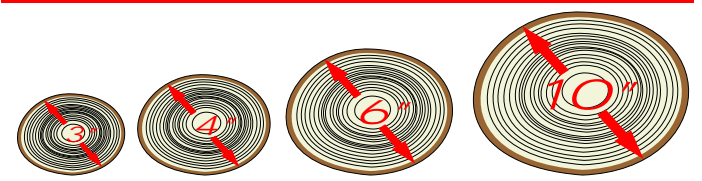

LOG DIAMETER CHIPPING CAPACITY

MODEL

BX 32S   BX 42S   BX 62S   BX 92S