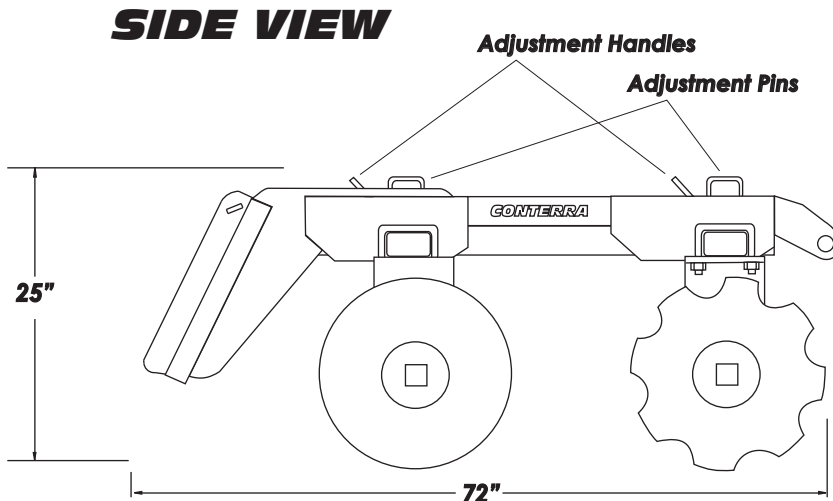

SIDE VIEW

All products are subject to change without notice or liability.

Toll Free: 1-877-947-2882
www.conterraindustries.com

Box 59, Rockyford, Alberta Canada T0J 2R0
Ph: (403) 947-2882 Fax: (403) 947-2892

E9